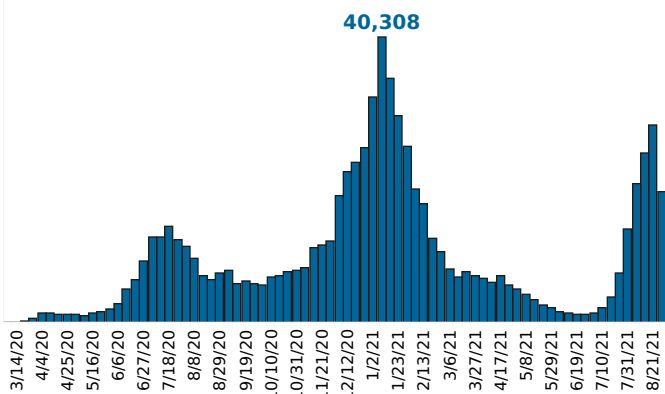

COVID-19 in South Carolina

As of 11:59 PM on 8/25/2021

Cases

714,265

Select Date Range & County to Filter Page Values

All values

COUNTY

All

Past 2 weeks Confirmed

44122

Rate of COVID-19 Cases per 10,000 population, by County

County Displayed: **South Carolina** | Dates Displayed: 3/4/2020 to 8/25/2021

[Use County Filter Above to View ZIP Code Counts](#)

Find your ZIP

All

Reported COVID-19 Cases, by Week of Report

County Displayed: **South Carolina** | Dates Displayed: 3/4/2020 to 8/25/2021

County Displayed: **South Carolina** | Dates Displayed: 3/4/2020 to 8/25/2021