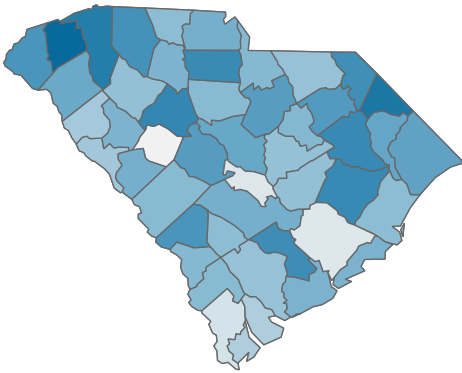

COVID-19 in South Carolina

As of 11:59 PM on 8/25/2021

Cases

714,265

Select Date Range & County to Filter Page Values

All values

COUNTY

All

Past 2 weeks Confirmed

44122

Rate of COVID-19 Cases per 10,000 population, by County

County Displayed: **South Carolina** | Dates Displayed: 3/4/2020 to 8/25/2021

[Use County Filter Above to View ZIP Code Counts](#)

Find your ZIP

All

Reported COVID-19 Cases, by Week of Report

County Displayed: **South Carolina** | Dates Displayed: 3/4/2020 to 8/25/2021

County Displayed: **South Carolina** | Dates Displayed: 3/4/2020 to 8/25/2021